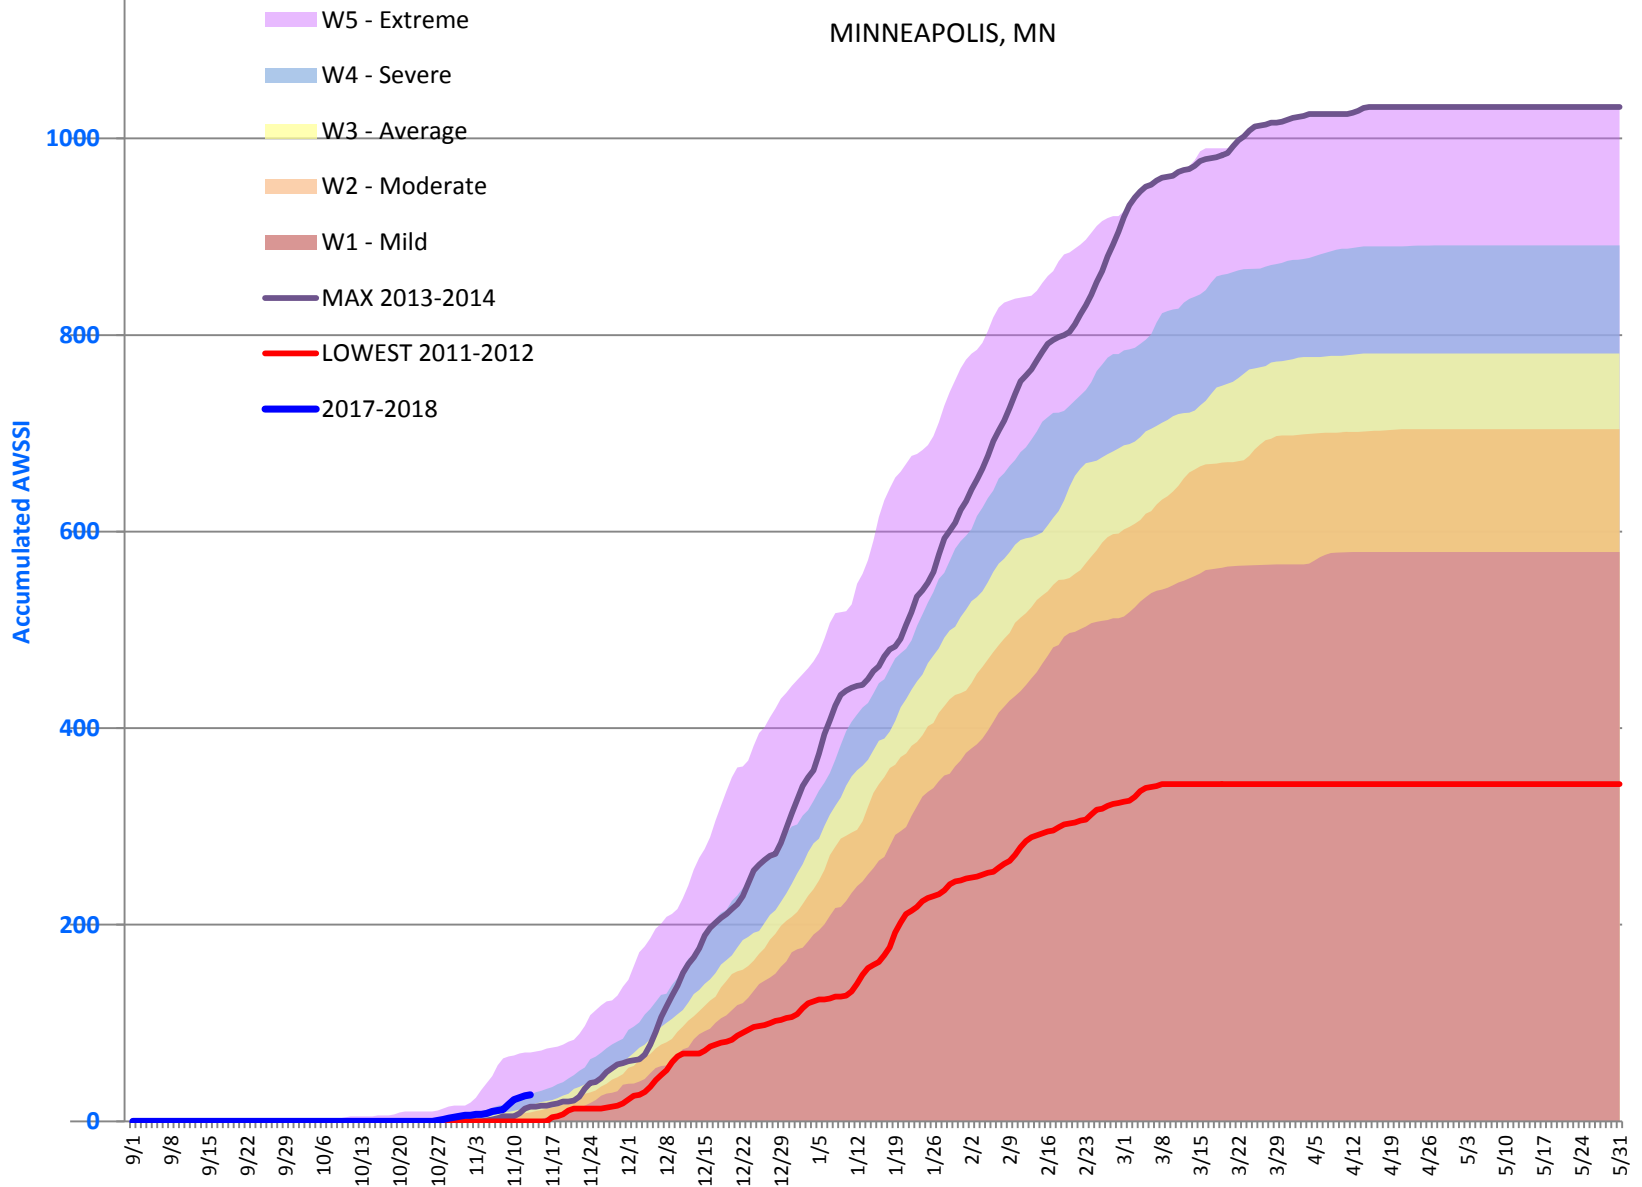

500

0

9/1 9/8 9/15 9/22 9/29 10/6 10/13 10/20 10/27 11/3 11/10 11/17 11/24 12/1 12/8 12/15 12/22 12/29 1/5 1/12 1/19 1/26 2/2 2/9 2/16 2/23 3/1 3/8 3/15 3/22 3/29 4/5 4/12 4/19 4/26 5/3 5/10 5/17 5/24 5/31

# 2017-2018 AWSSI - Temperature

MINNEAPOLIS, MN