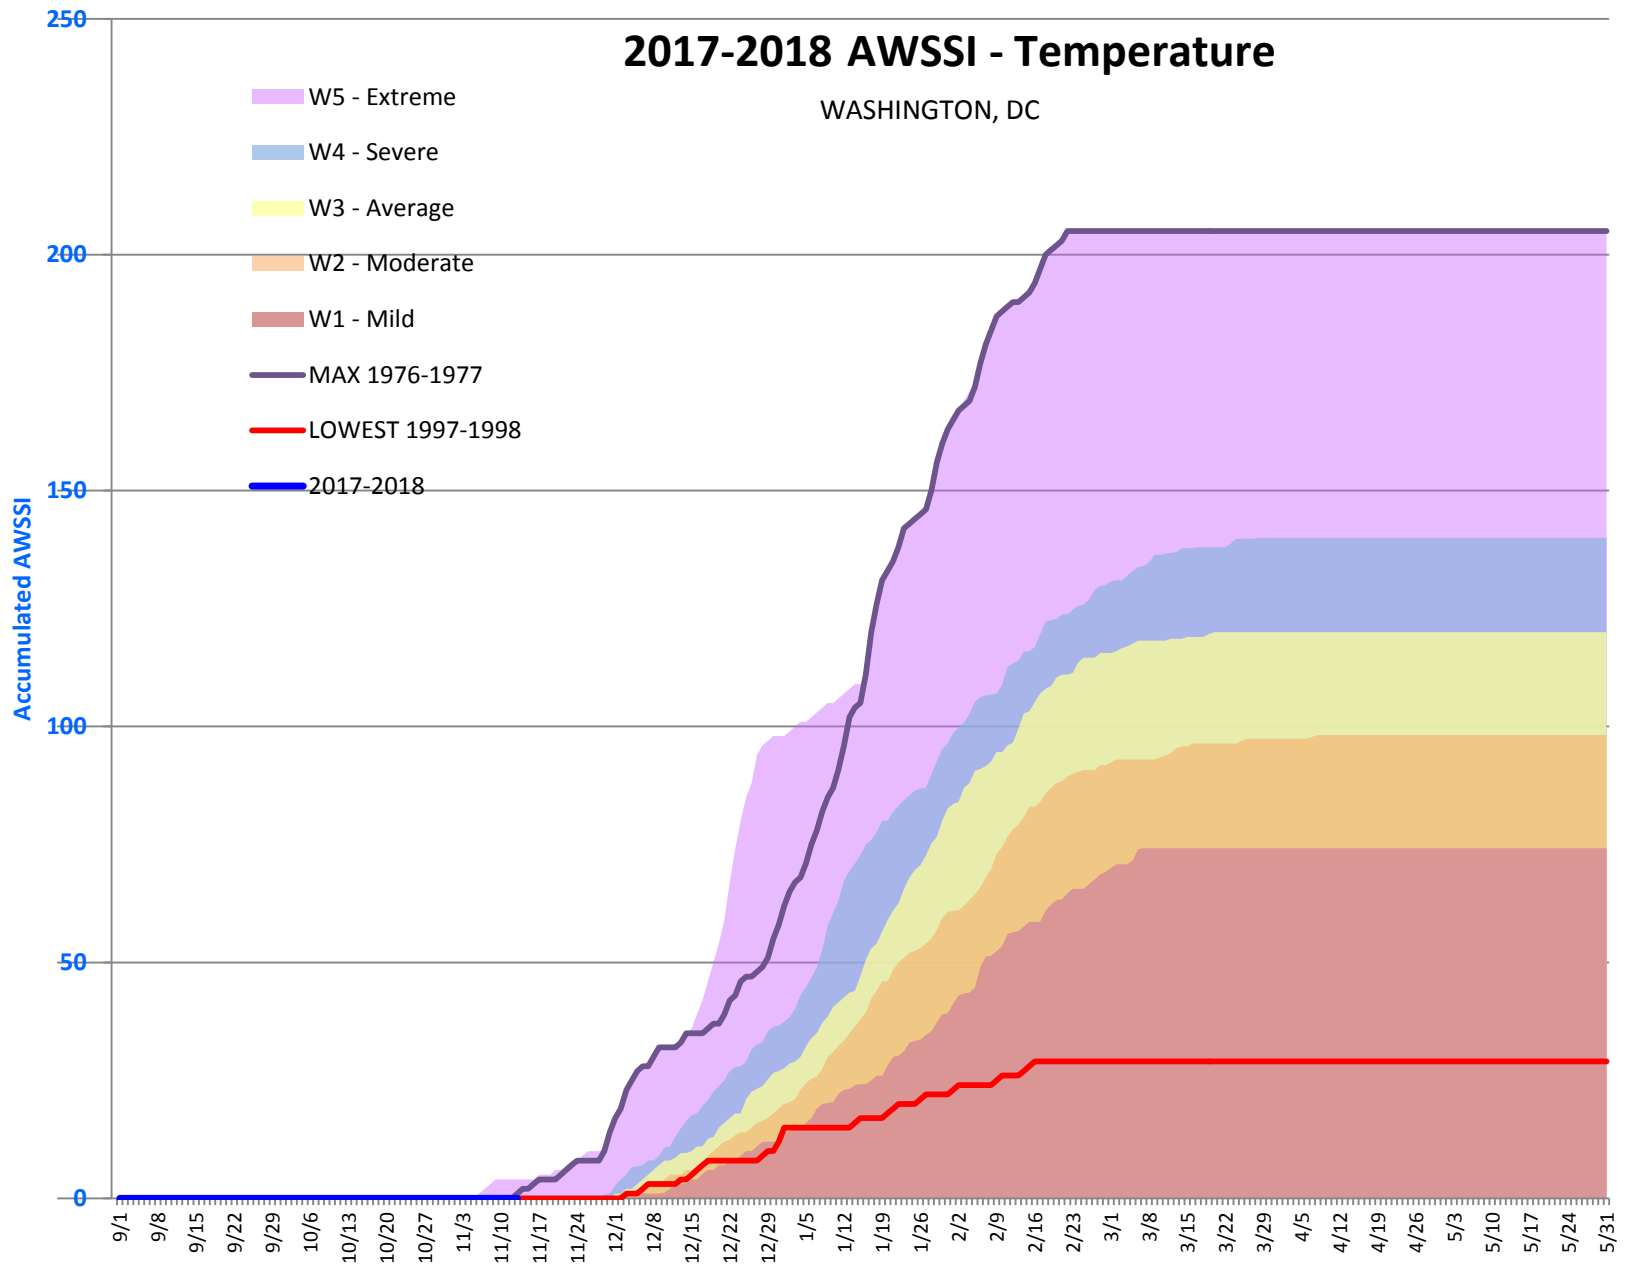

# 2017-2018 AWSSI - Temperature

WASHINGTON, DC