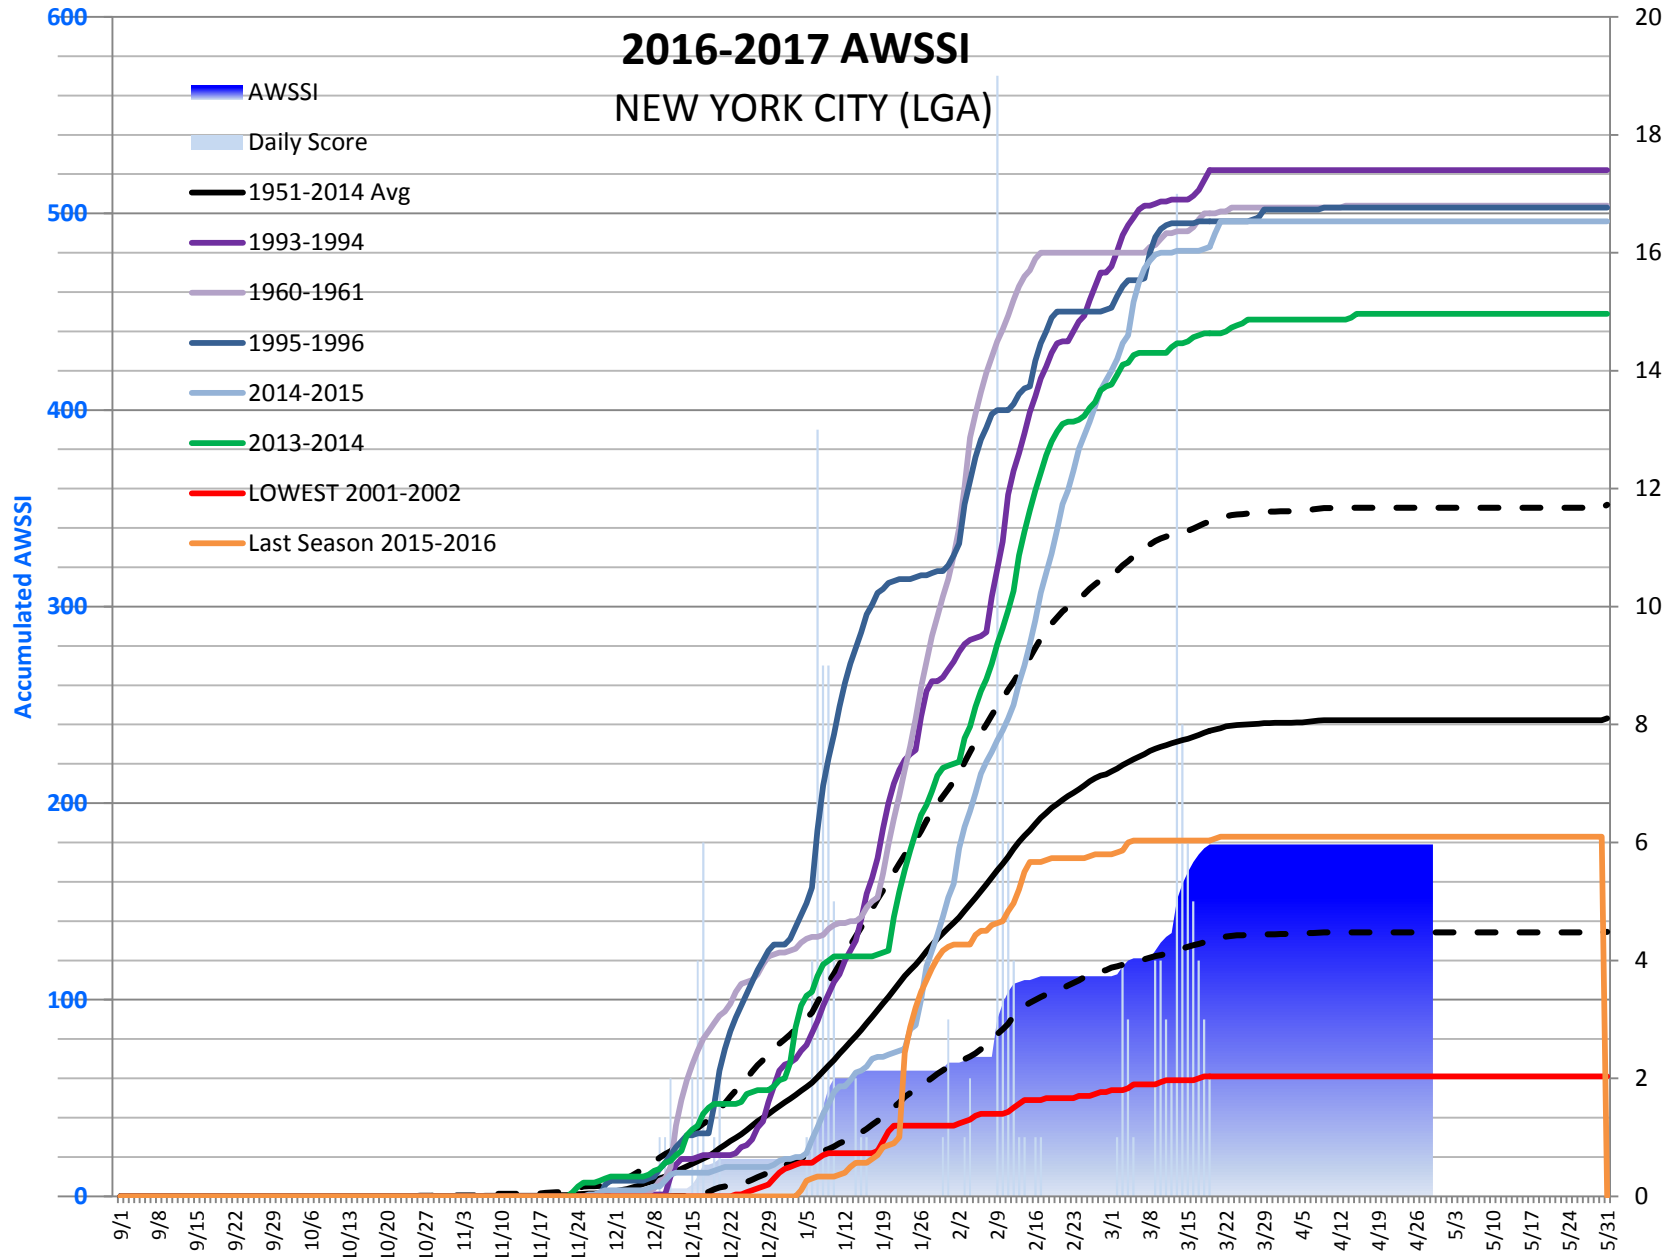

2016-2017 AWSSI NEW YORK CITY (LGA)